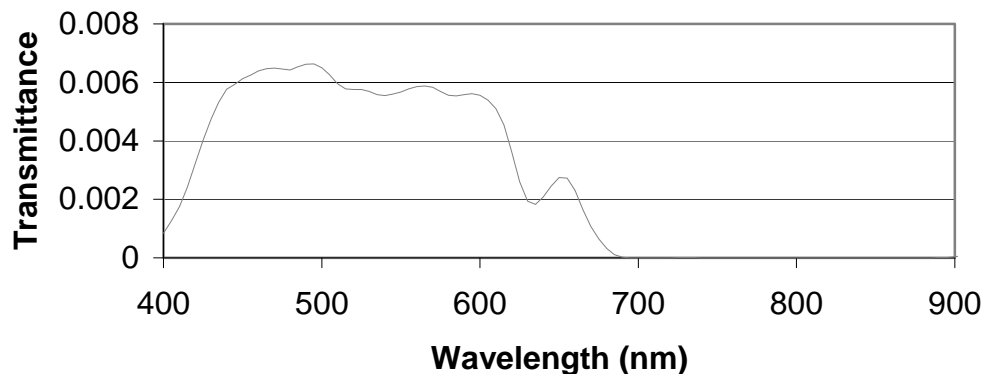

Wamco DC01 SafeNight color LCD night vision filter

Compliant to: MIL-L-85762A / MIL-STD-3009 / CECOM (CSLP)

Benefits

- Touch screen compatible
- Fluorescent & LED compatible
- Polymeric optical filtering
- Full color rendering

DC01

Typical performance

Source

White Field Triband CCFL

Y% = 0.6

T2B = 0.0%

u' = .180

v' = .460

NRb* = < 2.2E-9

Black NRb** = 4E-11

* Scaled to 0.5 fL.

** Scaled to 0.001 fL.

DC01 rev 1