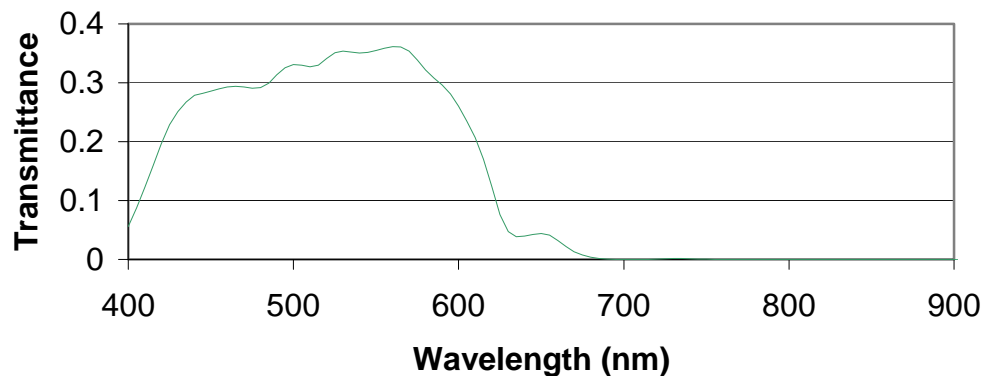

Wamco DC30 SafeNight color LCD night vision filter

Compliant to: MIL-L-85762A / MIL-STD-3009 / CECOM (CSLP)

Benefits

- Touch screen compatible
- Fluorescent & LED compatible
- Polymeric optical filtering
- Full color rendering

DC30

Typical performance

Source

White Field Triband CCFL

Y% = 30

T2B = 10%

u' = .180

v' = .479

NRb* = < 2.2E-9

Black NRb** = 9E-12

* Scaled to 0.5 fL.

** Scaled to 0.001 fL.

DC30 rev 1