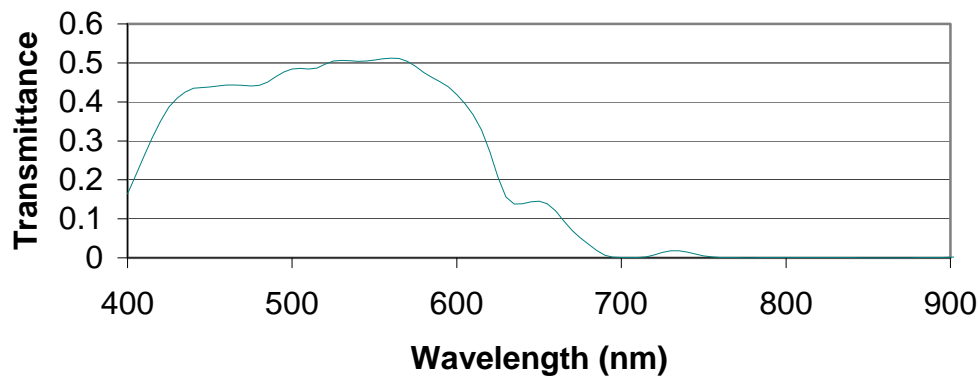

Wamco DC45 SafeNight color LCD night vision filter

Compliant to: MIL-L-85762A / MIL-STD-3009 / CECOM (CSLP)

Benefits

- Touch screen compatible
- Fluorescent & LED compatible
- Polymeric optical filtering
- Full color rendering

DC45

Typical performance

Source

White Field Triband CCFL

Y% = 46

T2B = 22%

u' = .185

v' = .479

NRb* = < 2.2E-9

Black NRb** = 2E-10

* Scaled to 0.5 fL.

** Scaled to 0.001 fL.